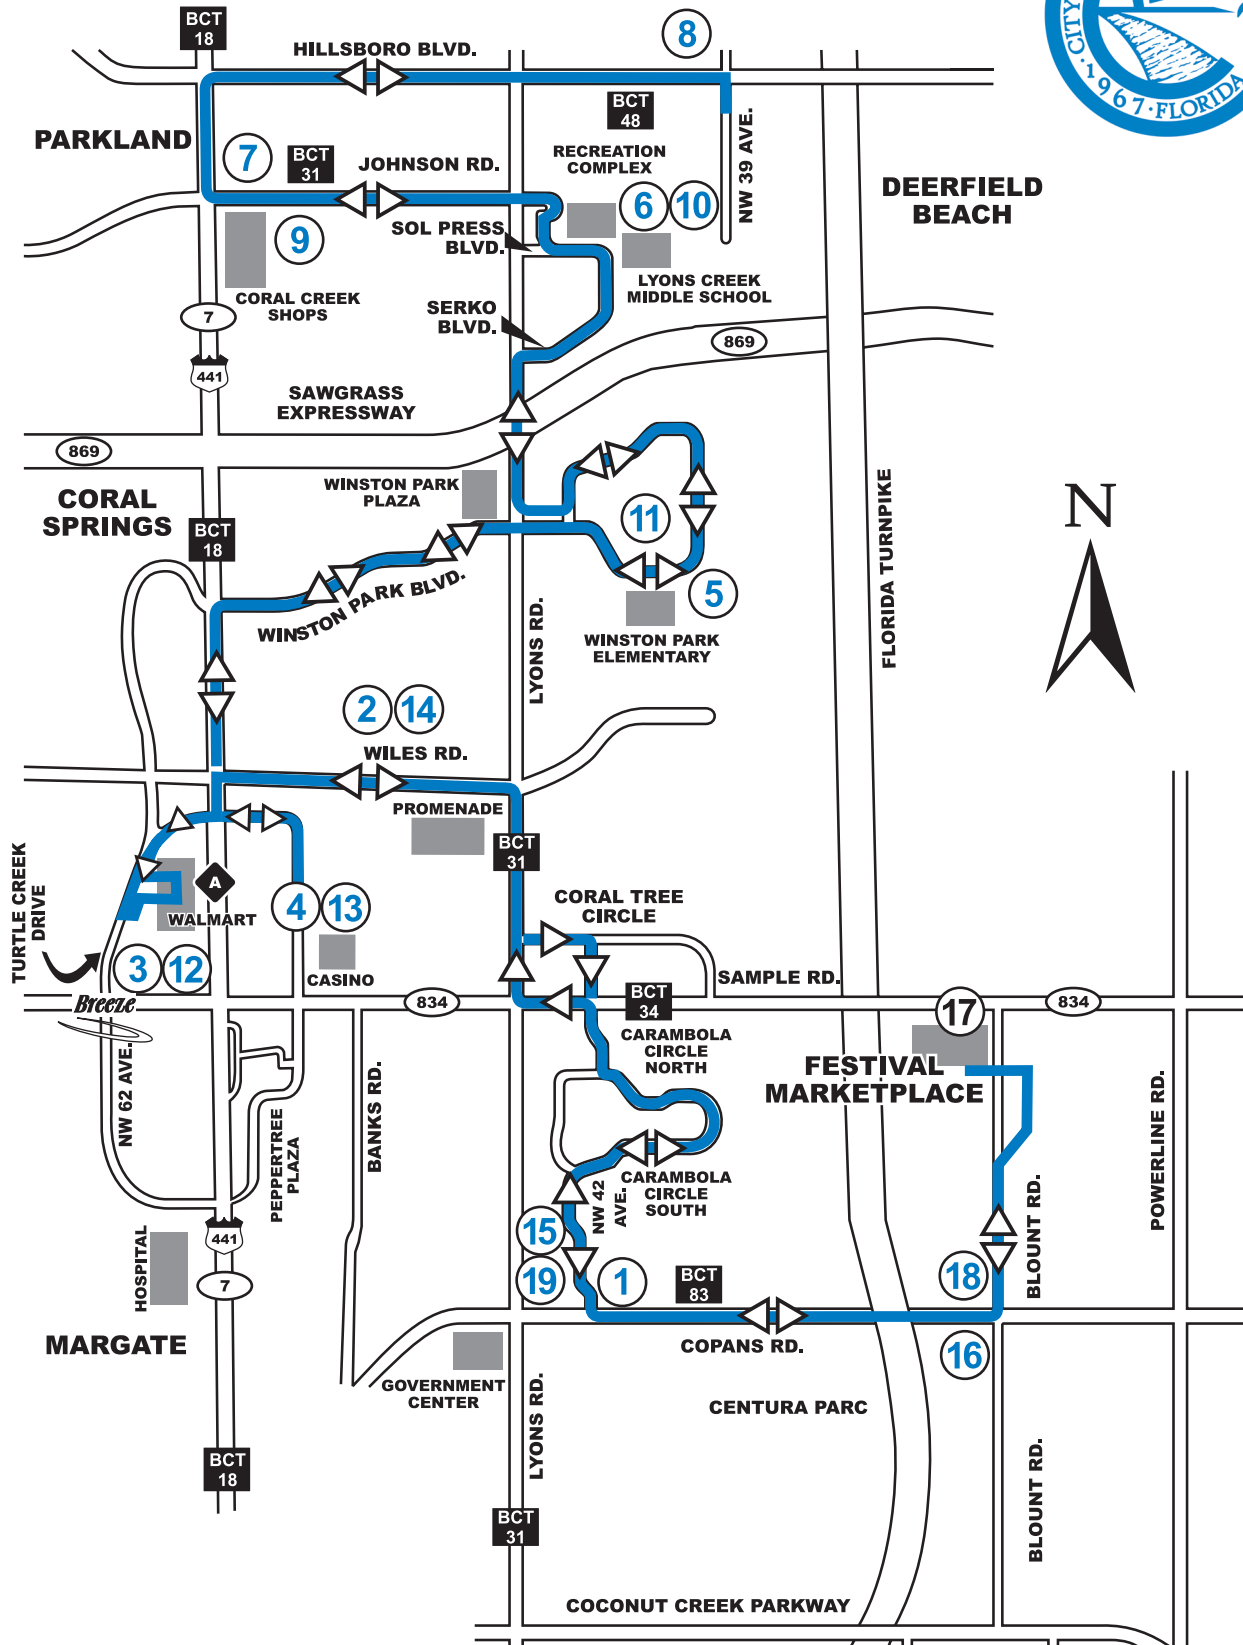

"N" Route

BOLD type indicates PM hours

A MARGATE CONNECTIONS
954-972-5497

- Copans Rd & NW 42 Ave*
- Wiles Rd & Evergreen Lakes*
- Turtle Creek Dr & Turtle Run Plaza Wal-Mart*
- Seminole Casino Coconut Creek*
- Winston Park Blvd & NW 42 Ave*
- Coconut Creek Recreational Complex*
- Johnson Rd & US 441*
- Hillisboro Blvd & NW 39 Ave*
- Johnson Rd & US 441*
- Coconut Creek Recreational Complex*
- Winston Park Blvd & NW 42 Ave*
- Turtle Creek Dr & Turtle Run Plaza Wal-Mart*
- Seminole Casino Coconut Creek*
- Wiles Rd & Evergreen Lakes*
- Copans Rd & NW 42 Ave*
- Copans Rd & Centura Park*
- Festival Marketplace*
- Copans Rd & Centura Park*
- Copans Rd & NW 42 Ave*

1	2	3	4	5	6	7	8	9	10	11	12	13	14	15	16	17	18	19
7:00a	7:13a	7:20a	7:26a	7:34a	7:42a	7:46a	7:54a	8:01a	8:05a	8:14a	8:21a	8:27a	8:35a	8:48a	8:50a	8:55a	8:58a	9:00a
8:00a	8:13a	8:20a	8:26a	8:34a	8:42a	8:46a	8:54a	9:01a	9:05a	9:14a	9:21a	9:27a	9:35a	9:48a	9:50a	9:55a	9:58a	10:00a
9:00a	9:13a	9:20a	9:26a	9:34a	9:42a	9:46a	9:54a	10:01a	10:05a	10:14a	10:21a	10:27a	10:35a	10:48a	10:50a	10:55a	10:58a	11:00a
10:00a	10:13a	10:20a	10:26a	10:34a	10:42a	10:46a	10:54a	11:01a	11:05a	11:14a	11:21a	11:27a	11:35a	11:48a	11:50a	11:55a	11:58a	12:00p
11:00a	11:13a	11:20a	11:26a	11:34a	11:42a	11:46a	11:54a	12:01p	12:05p	12:14p	12:21p	12:27p	12:35p	12:48p	12:50p	12:55p	12:58p	1:00p
12:00p	12:13p	12:20p	12:26p	12:34p	12:42p	12:46p	12:54p	1:01p	1:05p	1:14p	1:21p	1:27p	1:35p	1:48p	1:50p	1:55p	1:58p	2:00p
1:00p	1:13p	1:20p	1:26p	1:34p	1:42p	1:46p	1:54p	2:01p	2:05p	2:14p	2:21p	2:27p	2:35p	2:48p	2:50p	2:55p	2:58p	3:00p
2:00p	2:13p	2:20p	2:26p	2:34p	2:42p	2:46p	2:54p	3:01p	3:05p	3:14p	3:21p	3:27p	3:35p	3:48p	3:50p	3:55p	3:58p	4:00p
3:00p	3:13p	3:20p	3:26p	3:34p	3:42p	3:46p	3:54p	4:01p	4:05p	4:14p	4:21p	4:27p	4:35p	4:48p	4:50p	4:55p	4:58p	5:00p
4:00p	4:13p	4:20p	4:26p	4:34p	4:42p	4:46p	4:54p	5:01p	5:05p	5:14p	5:21p	5:27p	5:35p	5:48p	5:50p	5:55p	5:58p	6:00p